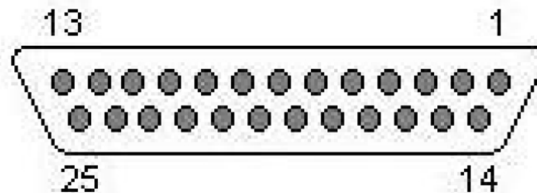

25 PIN SUB D PIN-OUT COLOR CODE

25-15-90 = 15' CABLE

25-30-90 = 30' CABLE

Pin #	Color	Pin #	Color
1	Black	14	White/Brown
2	White	15	Red/White
3	Red	16	White/Red
4	Green	17	Green/White
5	Orange	18	White/Green
6	Yellow	19	Orange/White
7	Blue	20	White/Orange
8	Brown	21	Blue/White
9	Lt. Green	22	White/Blue
10	Pink	23	Brown/White
11	Purple	24	White/Black
12	Gray	25	Green/Yellow
13	Black/White		